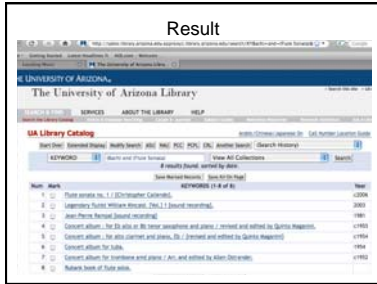

Result

1. ### General Guidelines for Search
2. Be specific.
   - Use search words individually.
   - Be patient! There is more Bach in the library than Piston.
   - You can only borrow sheet music that uses flute (i.e., cello and/or piano sheet music cannot be sent out).
   - You cannot borrow recordings.

NFA Music Library Loan Request Form

Name: _____

Address: _____

City: _____ State: _____ Zip Code: _____ Country: _____

Phone #: _____ e-mail: _____

Please print on legal paper; incomplete requests cannot be filled. Use the process can be sent at a time. Please list alternate choices in case certain works are unavailable.

#	Composer	Title	Instrumentation	Call Number	Additional Info
1					
2					
3					
4					
5					

Alternate Requests

#	Composer	Title	Instrumentation	Call Number	Additional Info
1					
2					
3					
4					

Fill it out and mail it in

NFA Music Library Loan Request Form

Name: Sarah Schaefer Phone #: 520-919-1917

Mailing Address: 3100 S. Florence Dr.

City: Tucson State: AZ Zip Code: 85710 Country: USA

E-mail: Sarah.Schaefer@nfa.org

Please print on legal paper; incomplete requests cannot be filled. Use the process can be sent at a time. Please list alternate choices in case certain works are unavailable.

#	Composer	Title	Instrumentation	Call Number	Additional Info
1	Bach	Five Sonatas	Flute and Cello	ML 1000	
2	Fluter	Sonata	Flute and Cello	ML 1001	
3	Fluter	in Roman Style	Flute and Cello	ML 1002	
4	Fluter	Quarta Suite	Flute and Cello	ML 1003	
5	Fluter	Sonata	Flute and Cello	ML 1004	

Alternate Requests

#	Composer	Title	Instrumentation	Call Number	Additional Info
1	Fluter	Concert	Flute and Cello	ML 1005	
2	Fluter	Concert	Flute and Cello	ML 1006