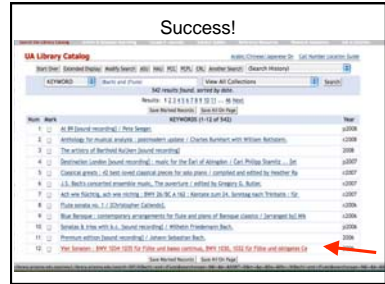

To Search:

- Go to www.nfaonline.org and select **Library Home**

Result

Separate Your Search Fields

Success!

- ### General Guidelines for Search
- Be specific.
 - Use search words individually.
 - Be patient! There is more Bach in the library than Piston.
 - You can only borrow sheet music that uses flute (i.e., cello and/or piano sheet music cannot be sent out).
 - You cannot borrow recordings.